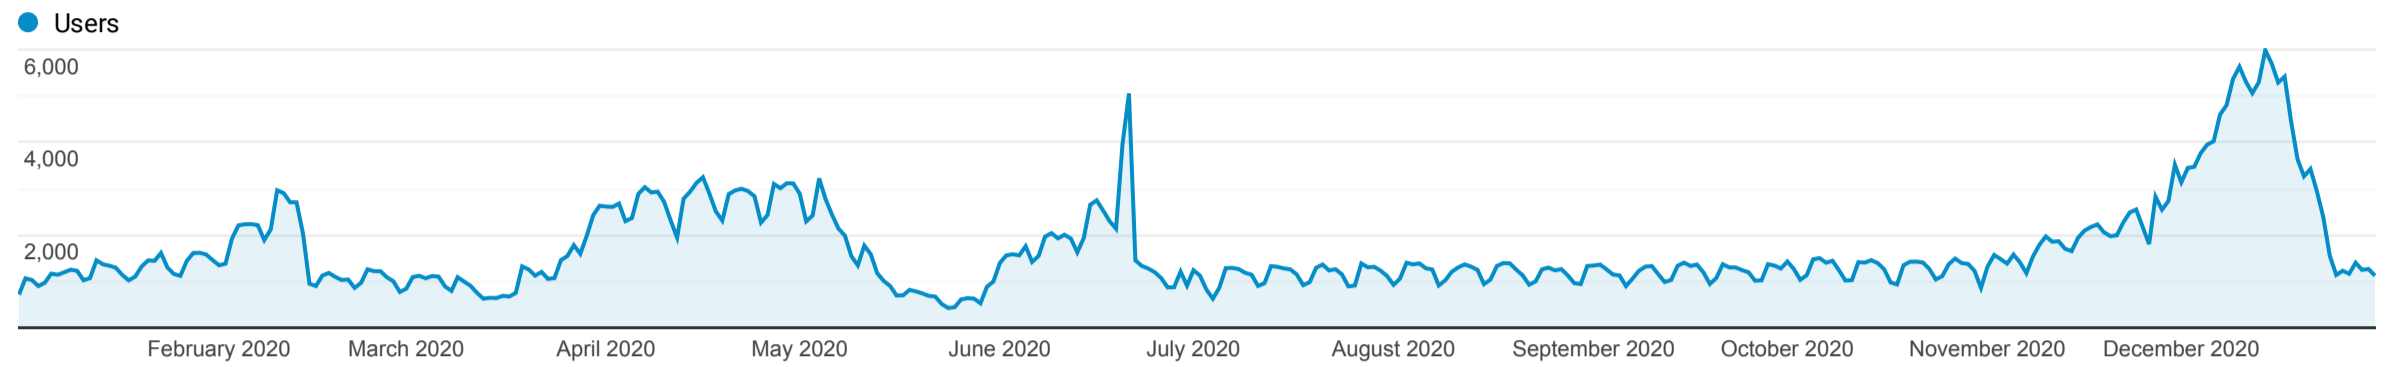

Channels

ALL » DEFAULT CHANNEL GROUPING: Organic Search

Jan 1, 2020 - Dec 31, 2020

All Users
 42.49% Users

Explorer

Summary

Landing Page	Acquisition			Behavior			Conversions eCommerce		
	Users	New Users	Sessions	Bounce Rate	Pages / Session	Avg. Session Duration	Ecommerce Conversion Rate	Transactions	Revenue
	573,948 % of Total: 42.49% (1,350,629)	541,202 % of Total: 40.25% (1,344,614)	654,788 % of Total: 38.40% (1,704,967)	63.89% Avg for View: 62.51% (2.21%)	2.43 Avg for View: 2.51 (-3.14%)	00:02:16 Avg for View: 00:02:09 (4.88%)	2.53% Avg for View: 2.77% (-8.67%)	16,548 % of Total: 35.08% (47,177)	\$2,296,786.84 % of Total: 34.66% (\$6,627,093.06)
1. /	31,690 (5.16%)	23,883 (4.41%)	37,023 (5.65%)	16.80%	5.36	00:05:48	8.80%	3,258 (19.69%)	\$506,373.01 (22.05%)
2. /alcohol-gift-baskets-for-men/	50,604 (8.24%)	46,388 (8.57%)	53,674 (8.20%)	45.53%	3.20	00:03:13	2.72%	1,460 (8.82%)	\$189,017.03 (8.23%)
3. /coupons/	5,616 (0.91%)	1,725 (0.32%)	6,158 (0.94%)	47.14%	3.66	00:05:37	20.09%	1,237 (7.48%)	\$167,771.70 (7.30%)
4. /gift-baskets-for-men/	74,060 (12.06%)	68,632 (12.68%)	78,405 (11.97%)	56.19%	2.73	00:02:39	1.56%	1,222 (7.38%)	\$150,535.59 (6.55%)
5. /the-brobox/	9,814 (1.60%)	7,754 (1.43%)	11,157 (1.70%)	29.34%	4.63	00:05:25	6.84%	763 (4.61%)	\$122,566.77 (5.34%)
6. /cart/	2,796 (0.46%)	181 (0.03%)	3,659 (0.56%)	44.41%	3.58	00:06:14	19.46%	712 (4.30%)	\$118,608.57 (5.16%)
7. /product/the-whiskey-collection-gift/	20,851 (3.40%)	18,682 (3.45%)	22,615 (3.45%)	70.34%	2.22	00:02:01	3.14%	710 (4.29%)	\$89,670.70 (3.90%)
8. /checkout/	1,486 (0.24%)	6 (0.00%)	1,914 (0.29%)	63.38%	2.32	00:03:59	21.06%	403 (2.44%)	\$61,922.45 (2.70%)
9. /whiskey-and-bourbon-gifts/	7,790 (1.27%)	6,013 (1.11%)	8,184 (1.25%)	45.26%	3.32	00:03:38	5.06%	414 (2.50%)	\$54,479.87 (2.37%)
10. /beer-gifts-for-men/craft-beer-gifts/	13,044 (2.12%)	11,761 (2.17%)	13,722 (2.10%)	50.58%	2.64	00:02:29	2.40%	329 (1.99%)	\$43,429.67 (1.89%)
11. /tequila-gifts/	6,146 (1.00%)	5,214 (0.96%)	6,496 (0.99%)	54.03%	2.60	00:02:26	2.74%	178 (1.08%)	\$27,116.37 (1.18%)
12. /product/customize-your-own-gift-basket/	6,413 (1.04%)	3,447 (0.64%)	7,756 (1.18%)	74.70%	2.01	00:02:53	1.88%	146 (0.88%)	\$25,309.20 (1.10%)
13. /product/a-bite-of-bourbon-sampler-gift/	5,771 (0.94%)	4,839 (0.89%)	6,204 (0.95%)	74.34%	2.01	00:01:52	2.72%	169 (1.02%)	\$18,681.25 (0.81%)
14. /vodka-gifts/	4,216 (0.69%)	3,231 (0.60%)	4,418 (0.67%)	48.66%	2.78	00:02:52	3.03%	134 (0.81%)	\$18,590.23 (0.81%)
15. /product/executive-gift-basket/	4,163 (0.68%)	3,660 (0.68%)	4,449 (0.68%)	64.76%	2.55	00:02:43	1.84%	82 (0.50%)	\$18,003.25 (0.78%)
16. /product/margarita-gift-basket/	3,913 (0.64%)	3,233 (0.60%)	4,151 (0.63%)	68.39%	2.34	00:02:19	3.23%	134 (0.81%)	\$17,191.85 (0.75%)
17. /scotch-whiskey-gifts/	2,092 (0.34%)	1,691 (0.31%)	2,196 (0.34%)	40.21%	3.53	00:03:37	5.42%	119 (0.72%)	\$16,900.41 (0.74%)
18. /coronavirus-gifts-care-packages-gift-baskets/	45,795 (7.46%)	45,557 (8.42%)	47,585 (7.27%)	84.50%	1.41	00:00:42	0.31%	146 (0.88%)	\$16,883.78 (0.74%)
19. /product/vodka-gift-basket/	4,354 (0.71%)	3,499 (0.65%)	4,603 (0.70%)	56.79%	3.11	00:02:38	2.15%	99 (0.60%)	\$14,321.73 (0.62%)
20. /shop-by/gifts-for-any-occasion/21st-birthday-gift/	8,785 (1.43%)	8,301 (1.53%)	9,315 (1.42%)	62.68%	2.30	00:02:20	1.32%	123 (0.74%)	\$13,502.83 (0.59%)
21. /shop-by/gifts-for-any-occasion/get-well-gifts-for-men/	8,071 (1.31%)	7,871 (1.45%)	8,410 (1.28%)	68.66%	2.02	00:01:39	1.40%	118 (0.71%)	\$12,499.69 (0.54%)
22. /beer-gifts-for-men/	4,368 (0.71%)	3,921 (0.72%)	4,576 (0.70%)	53.80%	2.67	00:02:42	2.45%	112 (0.68%)	\$11,972.34 (0.52%)
23. /product/margarita-gift-set/	3,195 (0.52%)	2,618 (0.48%)	3,373 (0.52%)	65.25%	2.41	00:02:20	3.20%	108 (0.65%)	\$11,456.59 (0.50%)
24. /gift-baskets-for-men/fathers-day-gift-baskets/	5,409 (0.88%)	4,923 (0.91%)	5,659 (0.86%)	57.98%	2.51	00:02:19	1.80%	102 (0.62%)	\$11,121.53 (0.48%)
25. /shop-by/gifts-by-relation/gift-baskets-women/	1,230 (0.20%)	686 (0.13%)	1,332 (0.20%)	36.56%	4.13	00:05:12	5.56%	74 (0.45%)	\$11,104.42 (0.48%)
26. /shop-by/gifts-for-any-occasion/sympathy-gifts-for-men/	5,968 (0.97%)	5,837 (1.08%)	6,384 (0.97%)	68.28%	2.18	00:02:12	1.63%	104 (0.63%)	\$11,028.98 (0.48%)